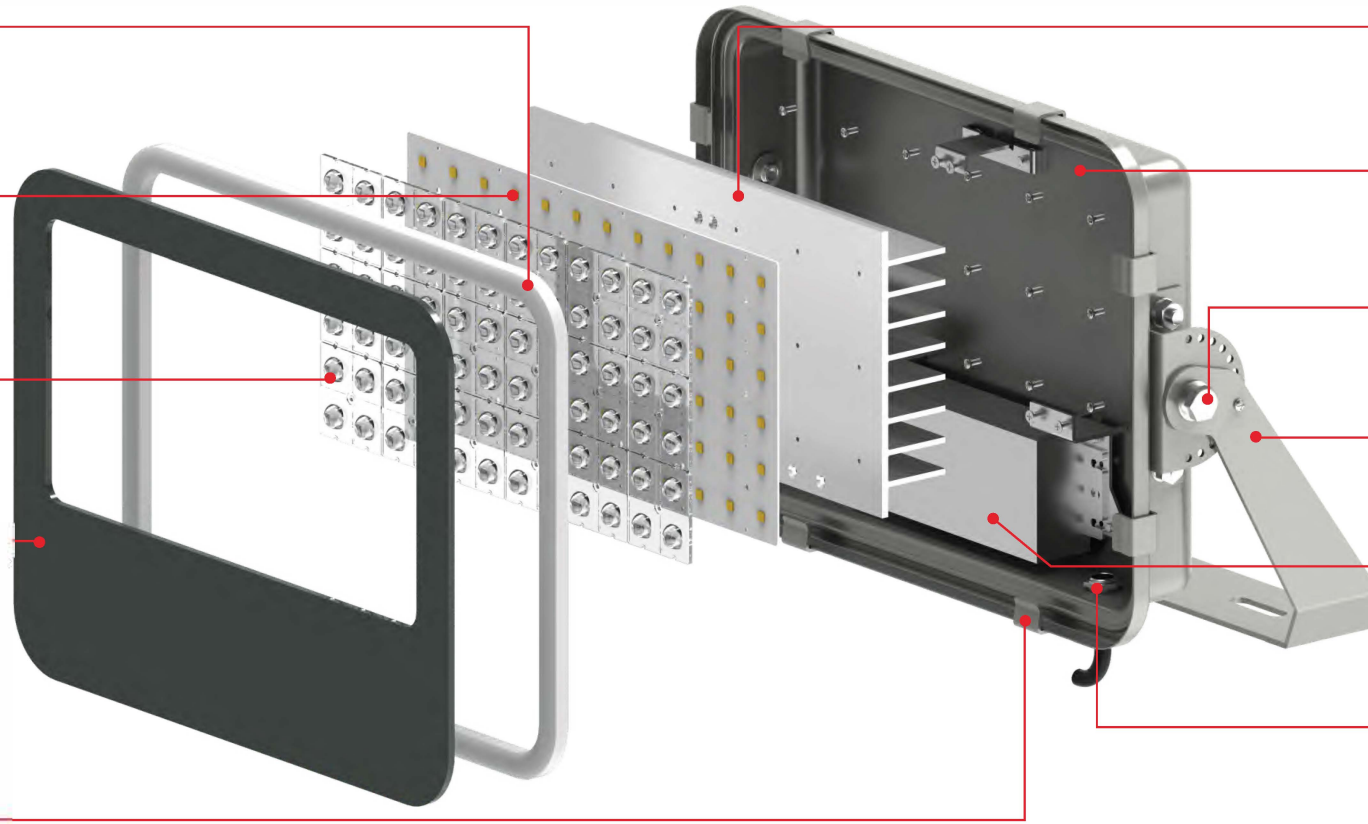

# Marine Sea Flood Light

Stronger corrosion resistance

Tooling Thickness  
Waterproof Rubber

High Brightness LED

High transmittance  
PC lens

Tempered glass---

**SUS316**  
U-shaped clips

Cooling heatsink

## Accurate calibration

- ▶ 180° Rotatable, allowing to adjust the light angle freely to meet your needs.
- ▶ Accurate Beam angle marking, make installation conveniently.