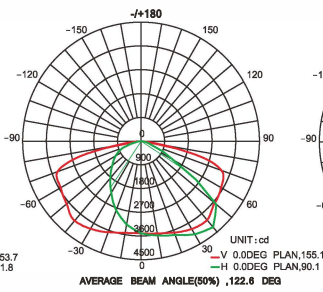

## Photometry

10°

30°

60°

90°

154\*83° (Type 11)

150\*80° (Type 111)

97\*47° (Type IV)