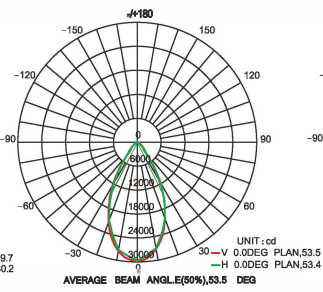

## Photometry

10°

30°

60°

90°

154\*83° (Type 11)

150\*80° (Type 111)

97\*47° (Type IV)