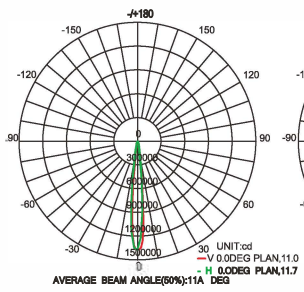

## Photometry

10°

30°

60°

90°

154\*83° (Type 11)

150\*80° (Type 111)

97\*47° (Type IV)