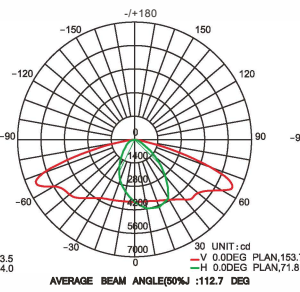

## Photometry

10°

30°

60°

90°

154\*83° (Type 11)

150\*80° (Type 111)

97\*47° (Type IV)