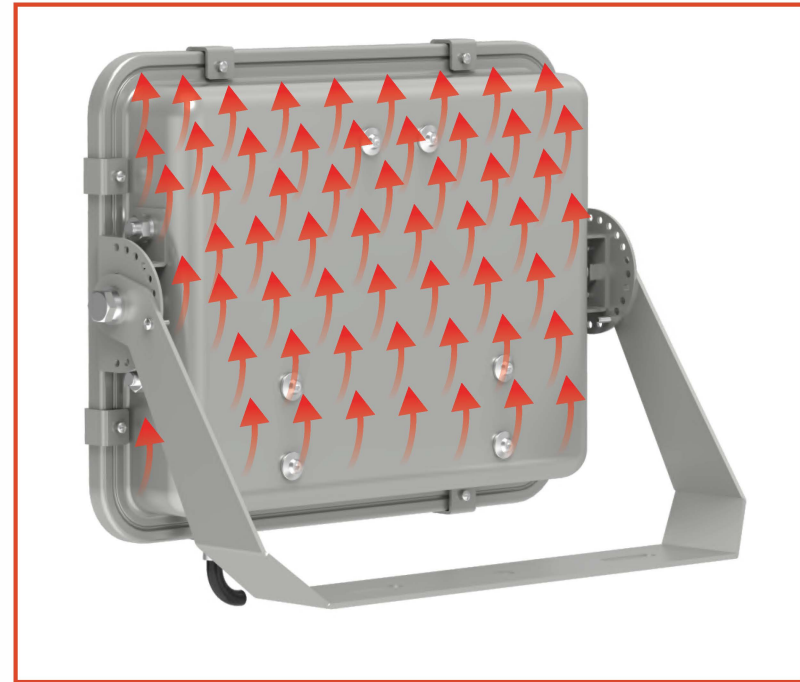

Marine Sea Flood Light

10°/30°/60°/90°/154°*83°/150*80°/97*47°

SUS316

IP66 waterproof

- LED floodlight with IP66 waterproof connector;
- Quality Waterproof Rubber;
- whether it is rain sleet or snow, durable enough to withstand any harsh environment.

Perfect Heatsink

- SUS316 Heatsink Housing With Nicely 3D Heat Dissipation;
- Simple, High-end Patent Design.