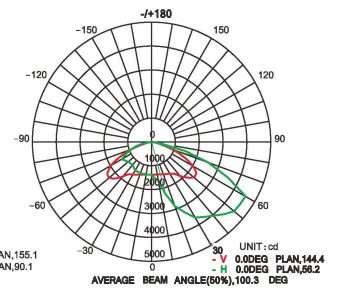

## Photometry

10°

30°

60°

90°

154\*83° (Type 11)

150\*80° (Type 111)

97\*47° (Type IV)