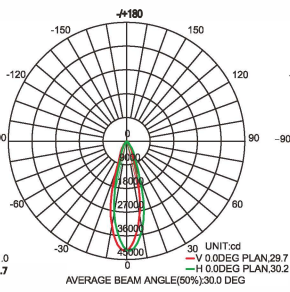

## Photometry

10°

30°

60°

90°

154\*83° (Type 11)

150\*80° (Type 111)

97\*47° (Type IV)