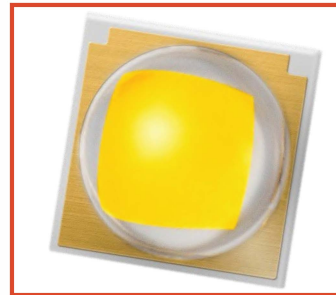

High Brightness LED

- SAMSUN3535 :150-174Lm/LED;
- SMD5050:600-650Lm/LED;
- High efficiency and Energy saving Led;
- High efficacy and lumens in a multi-die, high power package, enabling low system casts.