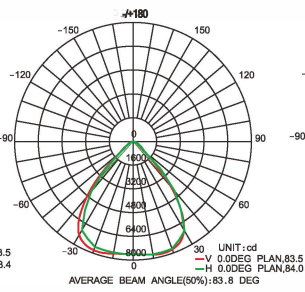

## Photometry

10°

30°

60°

90°

154\*83° (Type 11)

150\*80° (Type 111)

97\*47° (Type IV)